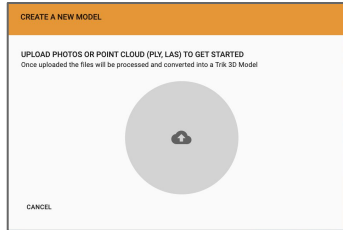

TRIK: Cloud-based 3D Analytic Software

1

Upload photos
or 3D models

2

View assets
on a google map

3

Find images on
the 3D model

4

Annotate &
measure in 3D

5

Generate printable
reports

UPLOAD