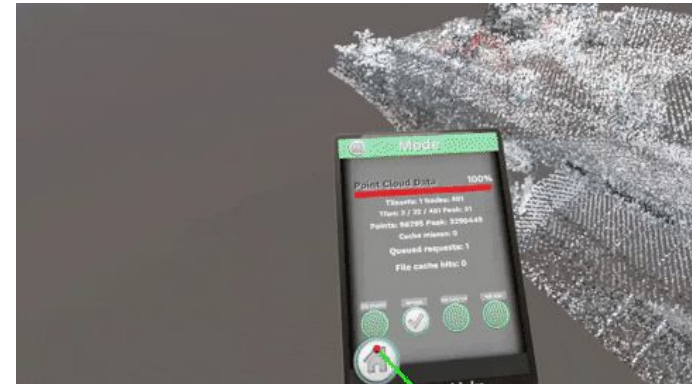

## 2. DATA VISUALISATION

STREAM BIG 3D DATA  
(TERABYTES)

VIEWABLE ON  
MOBILE DEVICE

COMPATIBLE WITH  
VR / AR

## 2. DATA VISUALISATION

STREAM BIG 3D DATA  
(TERABYTES)

VIEWABLE ON  
MOBILE DEVICE

COMPATIBLE WITH  
VR / AR

Web

VR

InnovateUK grant from Department for Transport  
In collaboration with a partner company